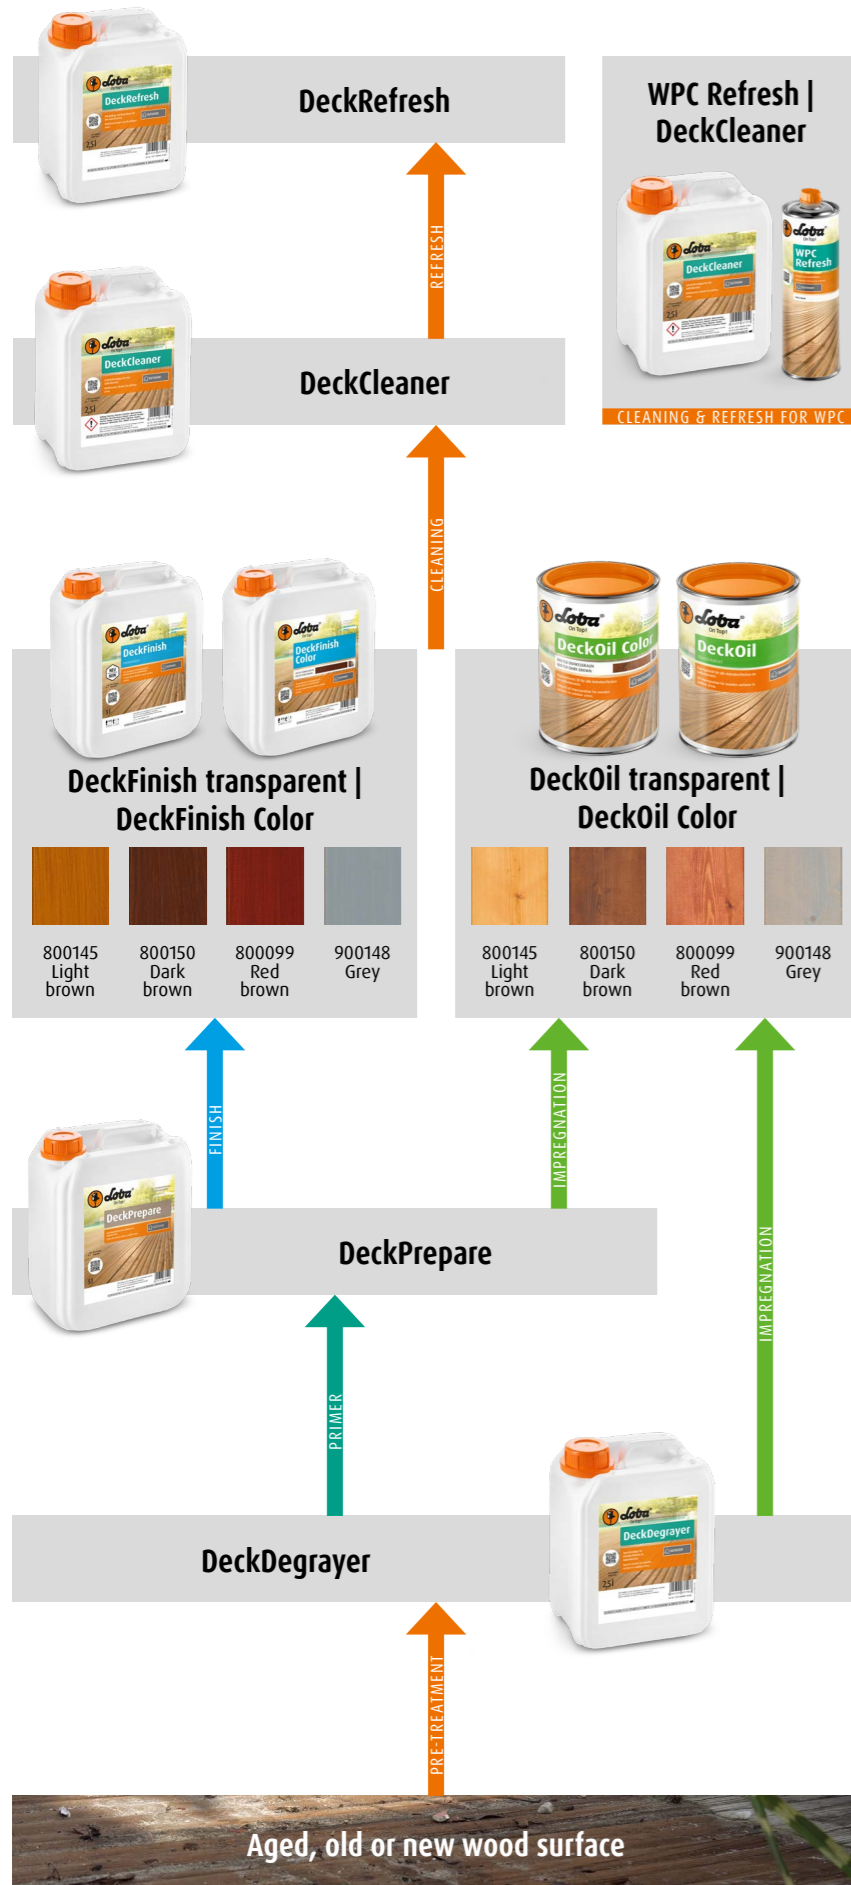

# The Deck Line

## Beauty and protection for the whole season

From deep cleaner to finish and oil to cleaning and care – the Deck Line fulfills every possible wish for outdoor wood or WPC. With LOBA, your customer's favorite spot will withstand all weathers.

# The Deck Line for outdoors.

Very easy to use:

Video tips for application

## Quick refresh